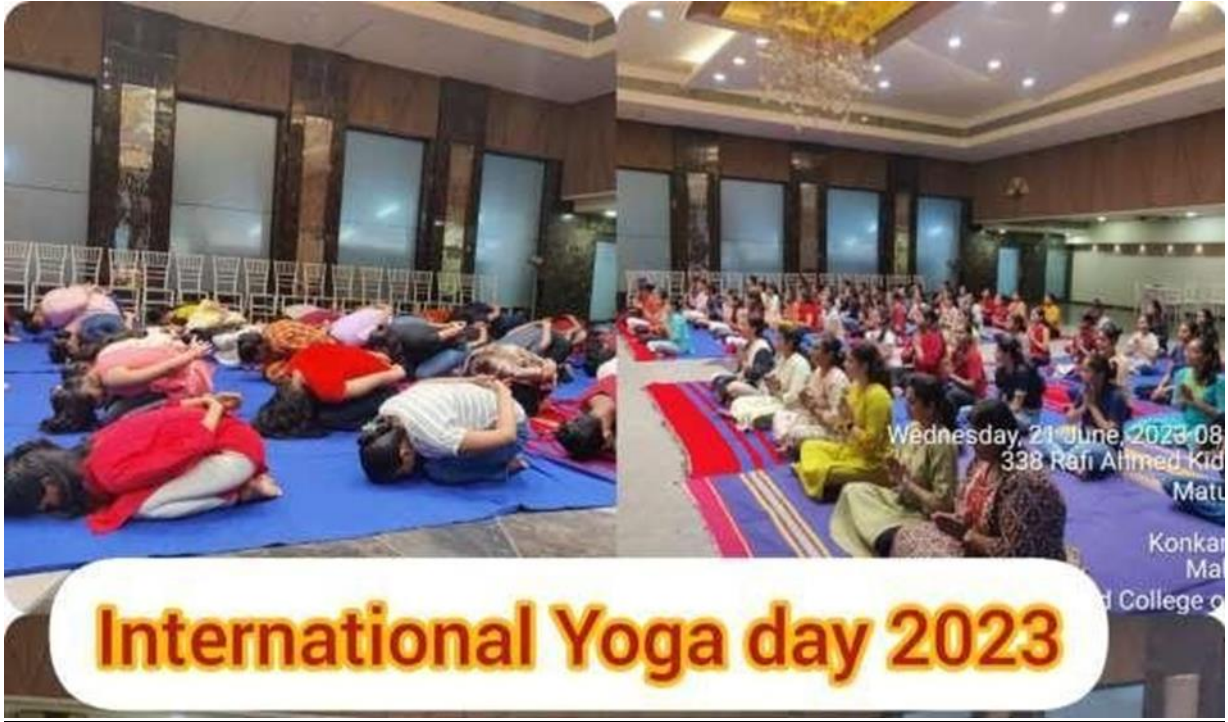

SEVA MANDAL EDUCATION SOCIETY'S
SMT. SUNANDA PRAVIN GAMBHIRCHAND
COLLEGE OF NURSING

Wednesday, 21 June, 2023 08:30
338 Rafi Ahmed Kidwai Rd, Matunga East, Mumbai
Konkan Mahavidyalaya College of Nursing

International Yoga day 2023