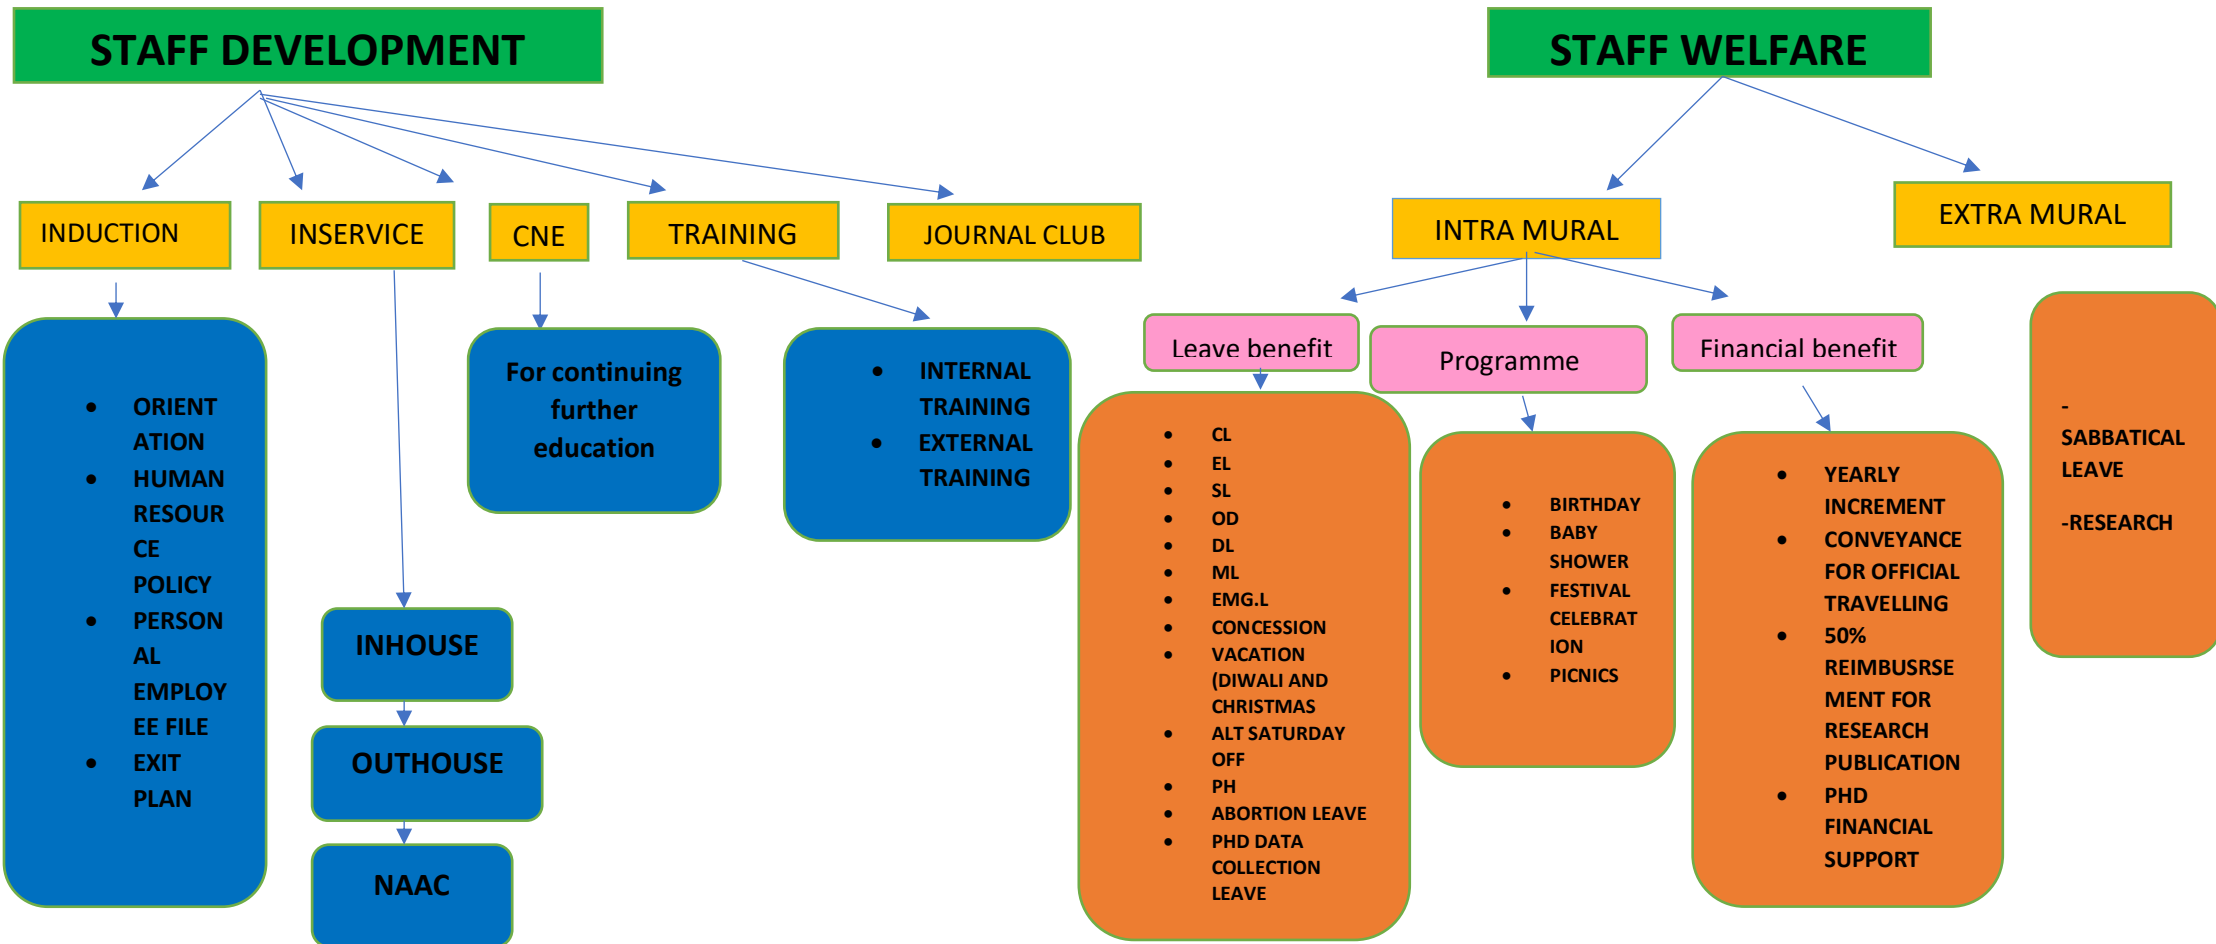

SEVA MANDAL EDUCATION SOCIETY'S
SMT. SUNANDA PRAVIN GAMBHIRCHAND INSTITUTE OF NURSING
& PARAMEDICAL SCIENCES

SMT. SUNANDA PRAVIN GAMBHIRCHAND COLLEGE OF NURSING,
GNM SCHOOL OF NURSING (Proposed) & ANM SCHOOL OF NURSING

Affiliated to: Maharashtra University of Health Sciences, Nashik.

Maharashtra State Board of Nursing and Paramedical Education

Recognised by: Indian Nursing Council, Maharashtra Nursing Council

MUHS IMPACT ASSESSMENT A+ GRADE (2018-2019)

STAFF DEVELOPMENT AND FACULTY DEVELOPMENT CELL

Website: www.smescon.in Email Id: smes6127003@gmail.com Phone No: 022-24095792/ 24024585

Address: Smt. Parmeshwari Devi Gordhandas Garodia Educational Complex, 338, R.A. Kidwai Road, Matunga, Mumbai- 400019

Supported Clinically by Smt. S.R. Mehta & Sir K.P. Cardiac Institute