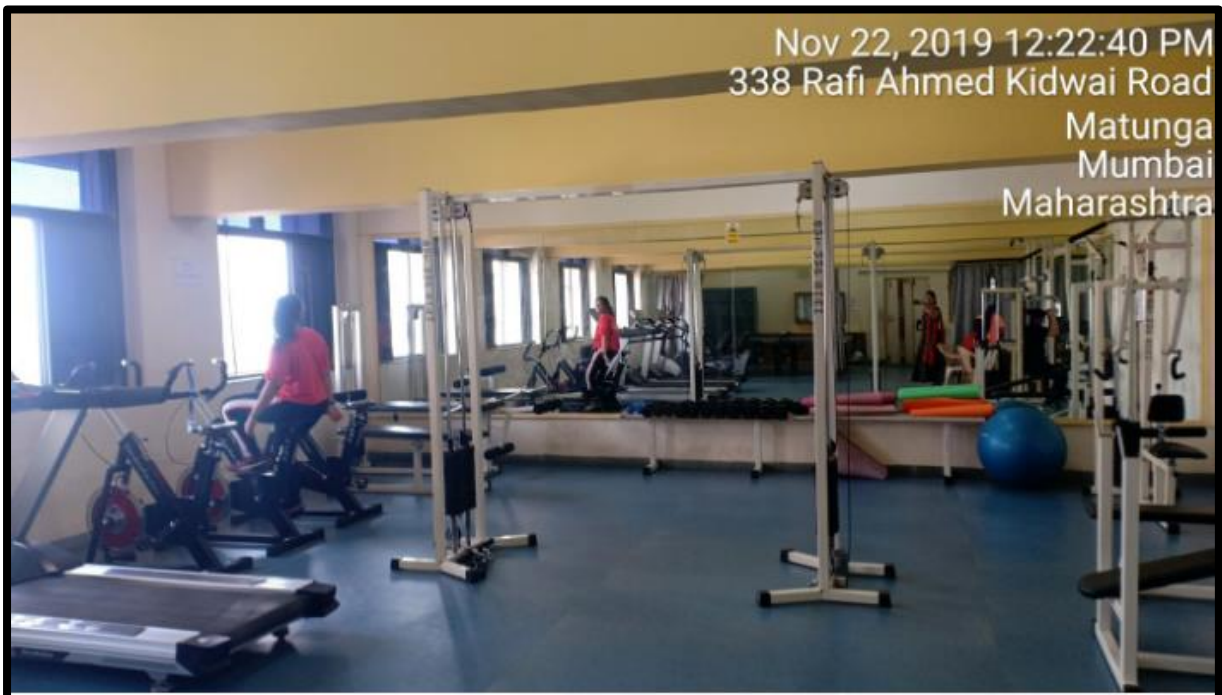

**SEVA MANDAL EDUCATION SOCIETY'S
SMT. SUNANDA PRAVIN GAMBHIRCHAND
COLLEGE OF NURSING**

WELFARE FACILITIES FOR STAFF